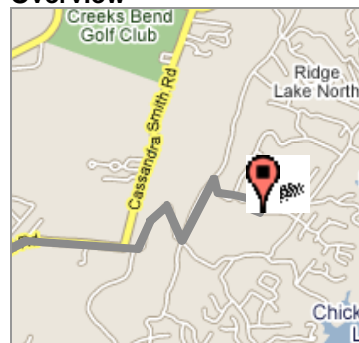

Start **602 Morrison Springs Rd**
Chattanooga, TN 37415

End **1834 River Chase Rd**
Hixson, TN 37343

Travel **7.3 mi (about 18 mins)**

602 Morrison Springs Rd
Chattanooga, TN 37415

Drive: 7.3 mi (about 18 mins)

1. Head east on Morrison Springs Rd toward Public Rd	0.7 mi 2 mins
← 2. Turn left at Dayton Blvd	0.2 mi
→ 3. Turn right at Ashland Terrace	1.8 mi 4 mins
← 4. Turn left at Hixson Pike	0.7 mi 2 mins
→ 5. Turn right at Hamill Rd	3.0 mi 7 mins
← 6. Sharp left at Fairview Rd	0.4 mi 1 min
→ 7. Turn right at Colonial Shores Dr	0.2 mi
→ 8. Turn right at Colonial Way Cir	0.1 mi
→ 9. Turn right at River Chase Rd	0.1 mi

1834 River Chase Rd
Hixson, TN 37343

These directions are for planning purposes only. You may find that construction projects, traffic, or other events may cause road conditions to differ from the map results.

Map data ©2007 NAVTEQ™

Overview