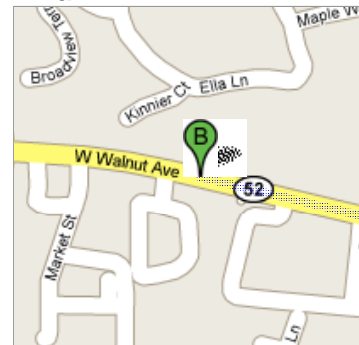

Start **904 Civic Dr  
Dalton, GA 30721**  
 End **Fuddruckers  
1513 W Walnut Ave # B, Dalton, GA  
30720**  
 Travel **3.8 mi – about 10 mins**  
 Phone: (706)

**A** 904 Civic Dr  
Dalton, GA 30721  
 Drive: 3.8 mi – about 10 mins

- |   |                  |
|---|------------------|
| 1. Head <b>south</b> on <b>Civic Dr</b> toward <b>Mitchell St</b> | 43 ft            |
| ➔ 2. Turn <b>right</b> at <b>Mitchell St</b>                      | 0.2 mi           |
| ➤ 3. Turn <b>left</b> at <b>N Glenwood Ave</b>                    | 1.6 mi<br>5 mins |
| ➔ 4. Turn <b>right</b> at <b>GA-52/E Walnut Ave</b>               | 2.0 mi<br>5 mins |

**B** Fuddruckers  
1513 W Walnut Ave # B, Dalton, GA 30720

These directions are for planning purposes only. You may find that construction projects, traffic, or other events may cause road conditions to differ from the map results.

Map data ©2008 NAVTEQ™

**Overview**

**Start**

**End**

Map data ©2008 NAVTEQ™